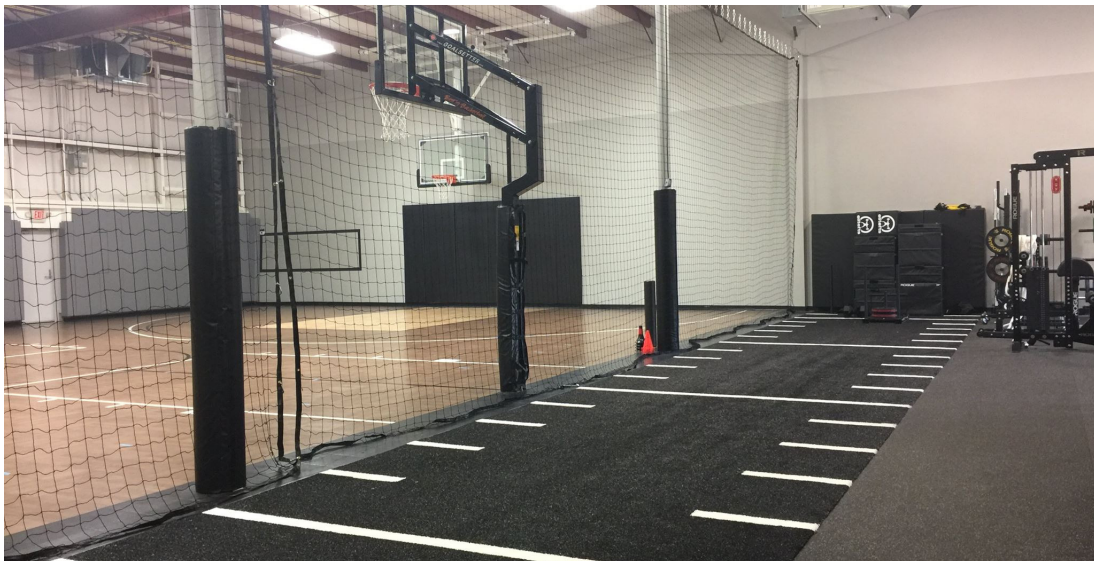

SYNLAWN®

The Factory / Progressive Fitness Omaha, NE | Category: Sports

10/2016
700 sq. ft.
SpeedTurf

SYNLawn installed this entire facility with a sports court and accessories to complement their speed and power training. The black turf was seamed together to create a single running lane where professional strength and agility training takes place.